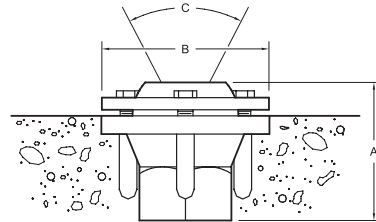

Floor Swivels

Floor Swivel:

Floor Swivels are designed to be cast into the floor or wall of a pool. As with standard swivels, these units are recommended only for minor nozzle alignment. Supplied with protective construction covers for the fasteners.

Material: Machined cast bronze

Finish: Natural bronze

Model Number	NPT ¹	A Inches	B Inches	C Degrees	A mm	B mm	C Degrees
FFS-100	1"	2 ¹ / ₄	2 ³ / ₄	30	57	70	30
FFS-125	1 ¹ / ₄ "	2 ¹ / ₂	3 ¹ / ₄	30	64	83	30
FFS-150	1 ¹ / ₂ "	2 ³ / ₄	3 ⁵ / ₈	30	70	92	30
FFS-200	2"	3 ⁵ / ₈	4 ¹ / ₂	30	92	114	30
FFS-300	3"	5 ¹ / ₂	6 ¹ / ₈	30	140	156	30

1. To specify British Standard Pipe Threads, add suffix **-BSP** to Catalog Number

Speaking the language of water.™