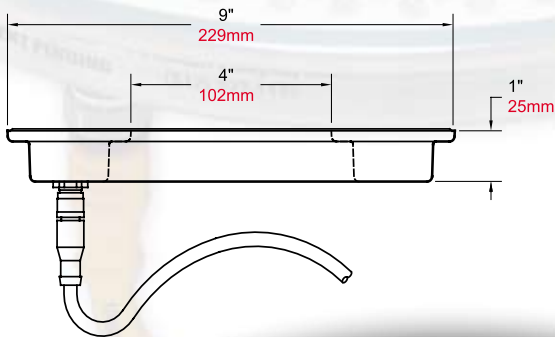

Lumen 360™

Color	Lux¹ at Distance from Source				
	1m	2m	3m	4m	5m
All	1600	450	210	120	76
Red	510	150	68	38	26
Green	710	220	96	64	38
Blue	270	80	36	20	13

1. Lux = lumens/m²

Speaking the language of water.™